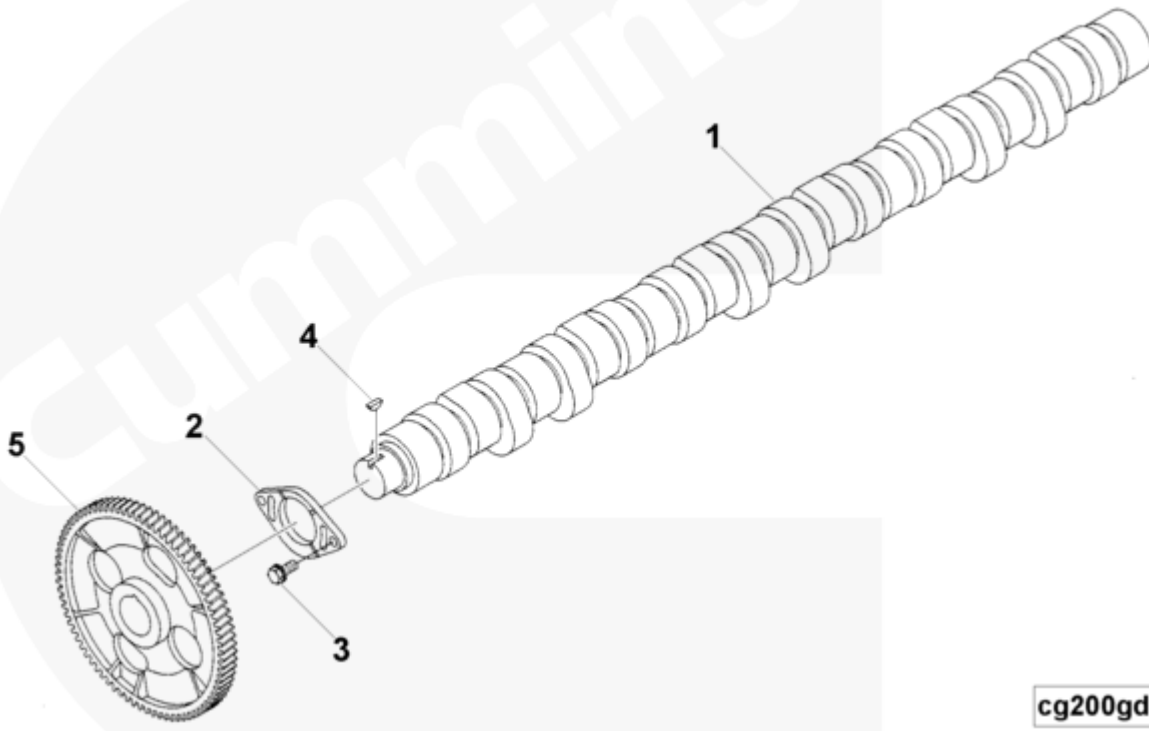

## Parts Catalog - Option Detail

Electronic Parts Catalog - Option Detail				
Option	Group	Graphic	Film Card	Date
PP8363	01.07	cg200gd	II	30-AUG-02
<b>Engines</b>	ISM CM570, ISM CM570/870, ISM CM875, ISM CM876, ISM CM876 E, ISM11 CM876 M103, ISM11 CM876 SN, M11 CELECT, M11 CELECT PLUS, M11 MECHANICAL, QSM11 CM570, QSM11 CM876			

©Cummins Inc

[SMALL](#) | [MEDIUM](#) | [LARGE](#)

Cart	Ref No	Part Number	Part Description	Required	Remarks
<input type="button" value="View My Cart"/>					
		<a href="#">PP8363</a>	Camshaft		
					Camshaft
<input type="checkbox"/>	1	<a href="#">4083012</a>	Camshaft	1	
<input type="checkbox"/>	2	<a href="#">3896335</a>	Camshaft Thrust Support	1	
<input type="checkbox"/>	3	<a href="#">3822067</a>	Captive Washer Cap Screw	2	M10 x 1.50 x 25
<input type="checkbox"/>	4	<a href="#">3009953</a>	Plain Woodruff Key	1	